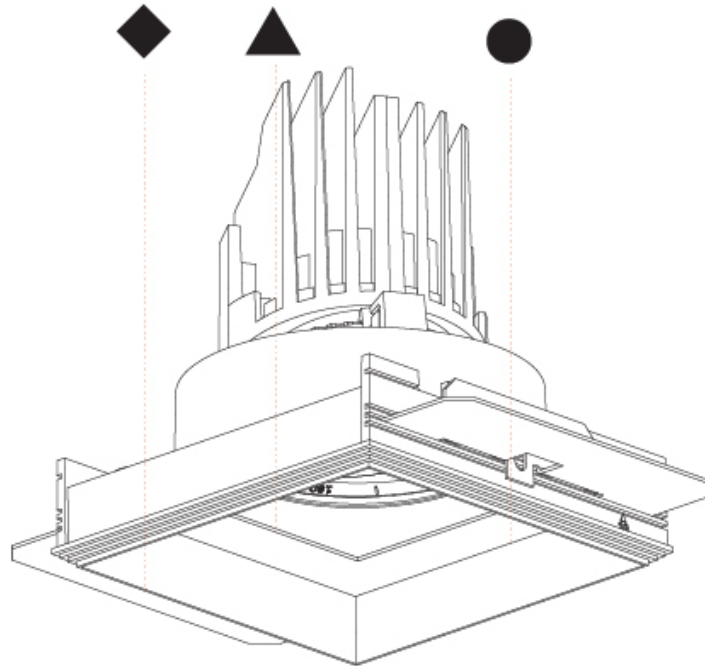

BIONIQ SQUARE ADJUSTABLE COMFORT TRIMLESS

A35215-

PROJECT

TYPE

SPECIFIER

QUANTITY

DATE